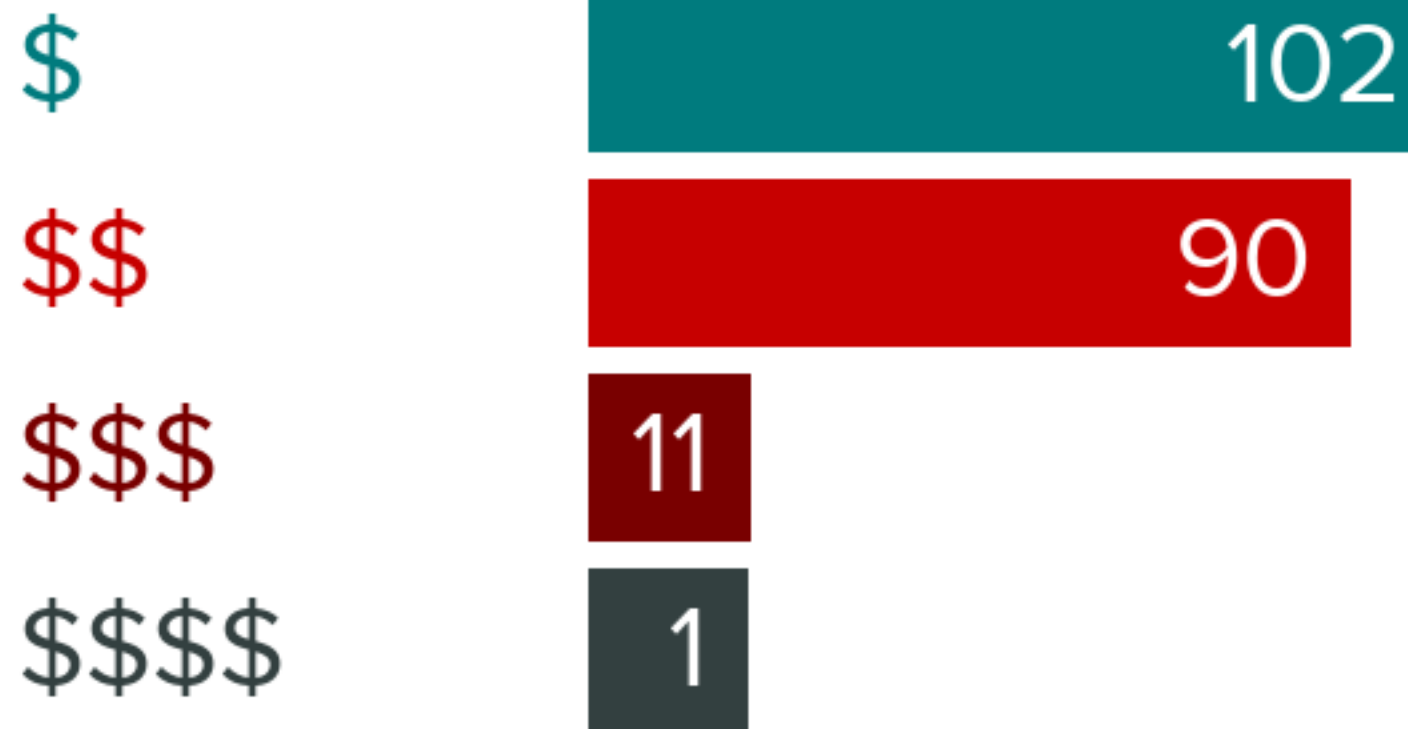

1607 WELLINGTON STREET, OAKLAND, CA 94602

FOOD REPORT

NEIGHBORHOOD EATS

This home is located near **192** moderately priced restaurants and has an **above average** variety of cuisines.

227

WITHIN 5 MILES

GOOD EATS BY CATEGORY